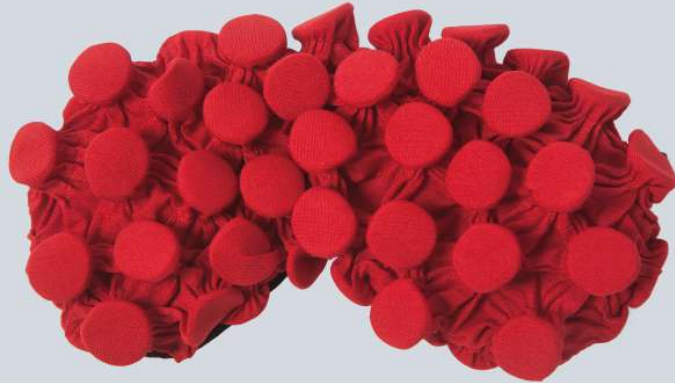

BUR
BUR
A TOUCH OF MAGIC

Size
18 x 8 cm

Care

Coal

Dark Blue Black

Black Sand Beach

Black

Concrete